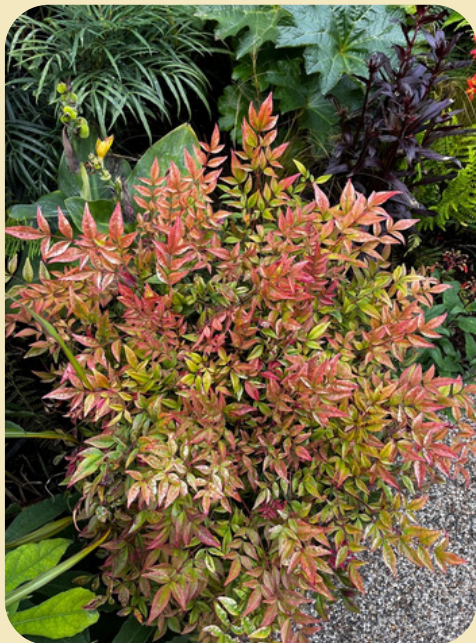

Astelia chathamica 'Silver Spear'

Fatsia polycarpa Green Fingers
- False Astelia

Fern

Fargesia Winter Joy - Bamboo

Canna 'Wyoming' - Canna Lily

Miscanthus sinensis 'Silberfeder' - Chinese Silver Grass

Nandina domestica Obsessed - Heavenly Bamboo

Mahonia eurybracteata 'Soft Caress'

Canna Wyoming - Canna Lily

Darmera peltata - Indian Rhubarb

Lobelia cardinalis Queen Victoria -
Cardinal Flower

Phygелиus 'Funfair Orange' - Cape Fuchsia

Cordyline australis 'Peko' - Cabbage
Palm