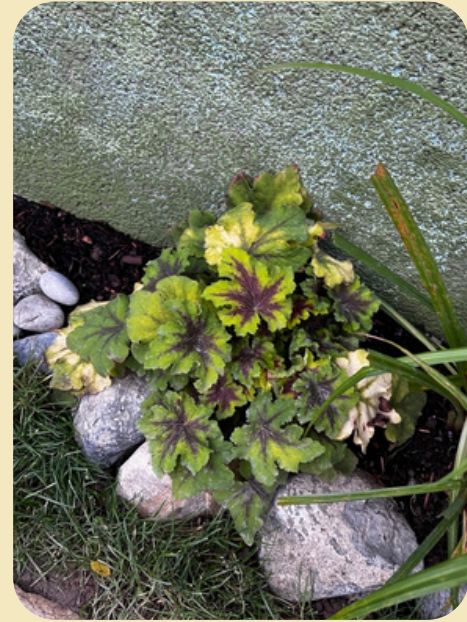

Super Garden Season 17

Episode 2

JANANI'S PLANT LIST

Taxus baccata Fast. Robusta - Yew

Calluna vulgaris 'Spring Cream' - Heather

Betula pendula - Silver Birch

Echinacea purpurea 'Virgin' - Cone Flower

Taxus baccata Fast. Robusta - Yew

DRYOPTERIS erythrosora Brilliance
- Fern

Molinia caerulea subsp. *caerulea* 'Edith
Dudszus' - Purple Moor Grass

Delphinium 'Galahad' - Larkspur

Lavandula angustifolia Hidcote - English
Lavender

Carex pendula - Sedge