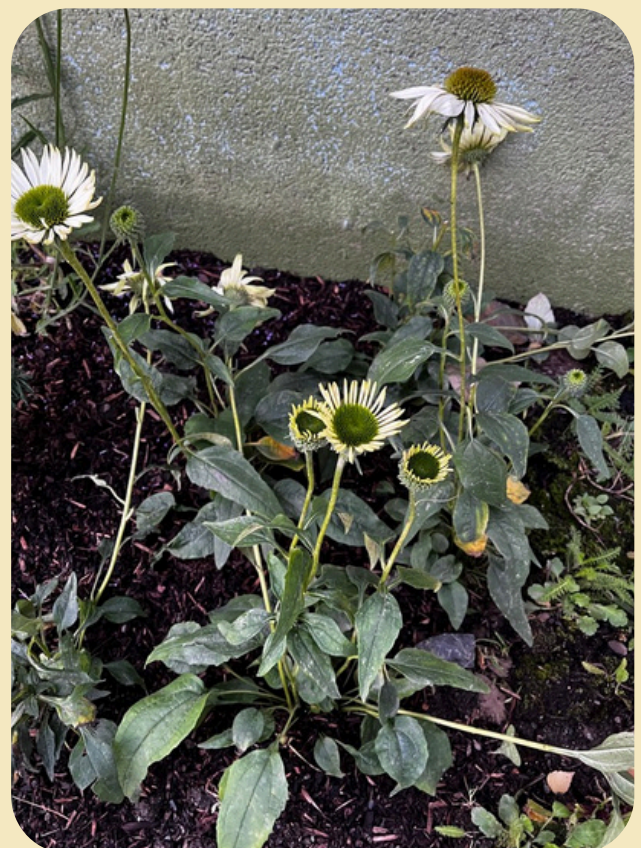

Super Garden Season 17

Episode 2

JANANI'S PLANT LIST

Taxus baccata Fast. Robusta - Yew

Calluna vulgaris 'Spring Cream' - Heather

Betula pendula - Silver Birch

Echinacea purpurea 'Virgin' - Cone Flower

Taxus baccata Fast. Robusta - Yew