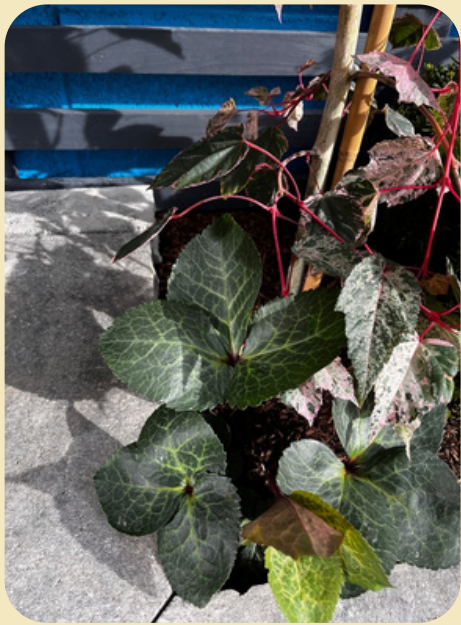

Super Garden Season 17

Episode 1

EOIGHAN'S PLANT LIST

Fragaria vesca -
Alpine Strawberry

Hydrangea paniculata
Bobo

Acer conspicuum 'Red
Flamingo'

Selection of herbs and
Alpine Strawberry

HELLEBORUS 'Winter Moonbeam'