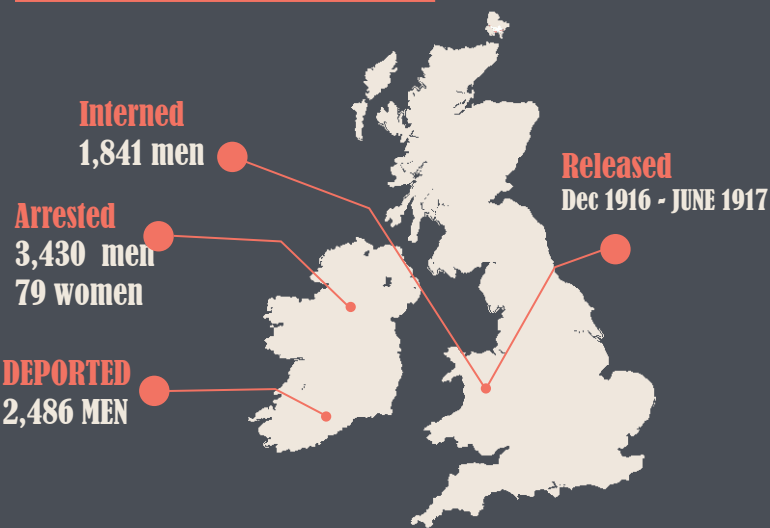

THE RISE OF SINN FEIN 1916-18

HARSH RESPONSE TO 1916 RISING

BY ELECTIONS 1917

DEATH OF THOMAS ASHE

UNITED UNDER 1 LEADER

CONSCRIPTION CRISIS 1918

WIDESPREAD ARRESTS

PUBLIC OPINION