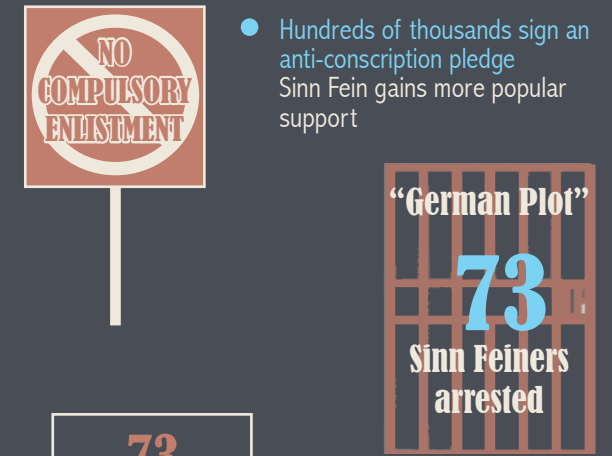

THE RISE OF SINN FEIN 1916-18

HARSH RESPONSE TO 1916 RISING

BY ELECTIONS 1917

DEATH OF THOMAS ASHE

UNITED UNDER 1 LEADER

CONSCRIPTION CRISIS 1918

WIDESPREAD ARRESTS

PUBLIC OPINION