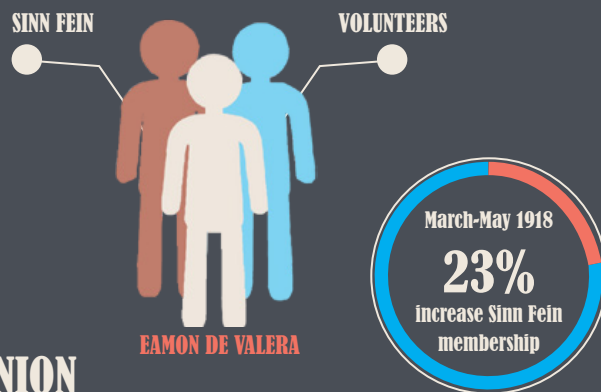

THE RISE OF SINN FEIN 1916-18

HARSH RESPONSE TO 1916 RISING

BY ELECTIONS 1917

DEATH OF THOMAS ASHE

UNITED UNDER 1 LEADER

CONSCRIPTION CRISIS 1918

WIDESPREAD ARRESTS

PUBLIC OPINION