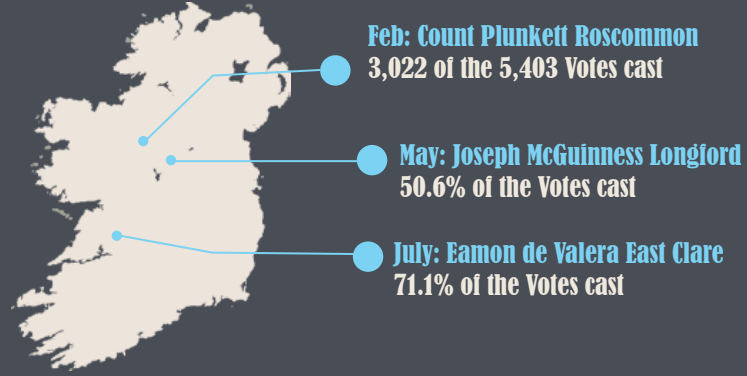

THE RISE OF SINN FEIN 1916-18

HARSH RESPONSE TO 1916 RISING

BY ELECTIONS 1917

DEATH OF THOMAS ASHE

UNITED UNDER 1 LEADER

CONSCRIPTION CRISIS 1918

WIDESPREAD ARRESTS

PUBLIC OPINION