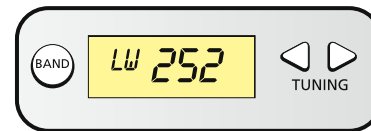

The LW 252 signal is available throughout Ireland, in Britain and beyond.

Step 1

Turn your 'Band' switch or button to Long Wave (LW).

Step 2

Adjust your 'Tuning' control to RTÉ Radio 1.

Wherever you are, the frequency is 252.