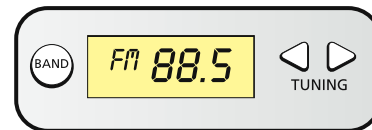

You'll find RTÉ Radio 1 between 88 and 90 on FM.

(Please note: the Clermont Cairn transmitter in Louth broadcasts on 87.8 FM).

Step 1

Turn your 'Band' switch or button to FM.

Step 2

Adjust your 'Tuning' control to RTÉ Radio 1.