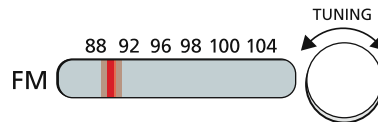

You'll find RTÉ Radio 1 between 88 and 90 on FM.

(Please note: the Clermont Cairn transmitter in Louth broadcasts on 87.8 FM).

Step 1

Turn your 'Band' switch or button to FM.

Step 2

Adjust your 'Tuning' control to RTÉ Radio 1.