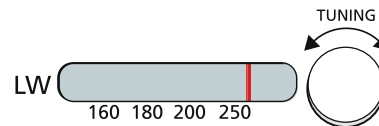

The LW 252 signal is available throughout Ireland, in Britain and beyond.

Step 1

Turn your 'Band' switch or button to Long Wave (LW).

Step 2

Adjust your 'Tuning' control to RTÉ Radio 1.

Wherever you are, the frequency is 252.