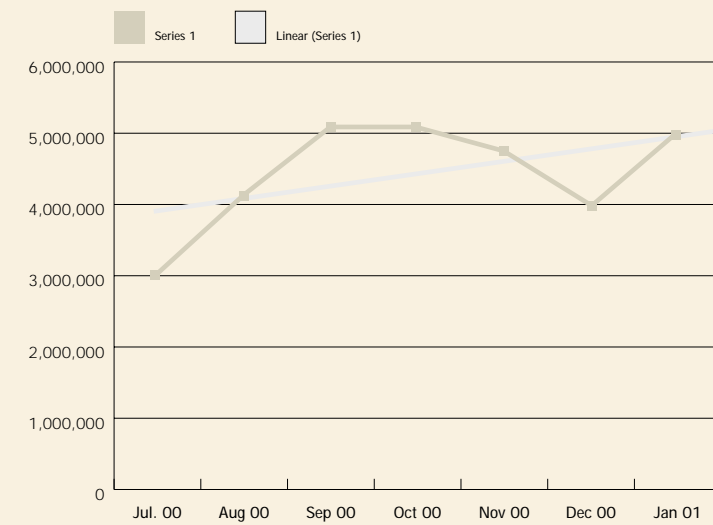

HIGHLIGHTS / HIGHLIGHTS

► News - Audience Share - Adults 15+

► News - Viewers - Adults 15+

► National Share of Radio Listenership – 7am-7pm

► RTÉ Music Division Concerts For 2000

▶ Staff Gender Breakdown by Division

▶ Broadcasting Complaints Commission

▶ Page Impressions

A Page Impression is registered when a fully loaded website page is delivered to a site visitors pc. Page impressions are a standard measurement of website traffic.