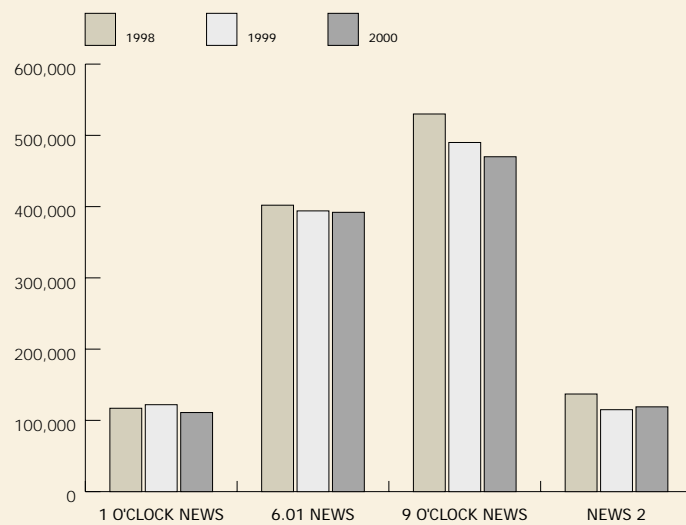

▶ **HIGHLIGHTS** HIGHLIGHTS

**CONTENTS CLÁR**

News Audience Share	102
News Viewers	102
National Share of Radio Listership	103
Music Division Concerts for 2000	103
Staff Gender Breakdown by Division	104
Broadcasting Complaints Commission	104
Page Impressions	105

HIGHLIGHTS / HIGHLIGHTS

► News - Audience Share - Adults 15+

► News - Viewers - Adults 15+

► National Share of Radio Listenership – 7am-7pm

► RTÉ Music Division Concerts For 2000

▶ Staff Gender Breakdown by Division

▶ Broadcasting Complaints Commission

▶ Page Impressions

A Page Impression is registered when a fully loaded website page is delivered to a site visitors pc. Page impressions are a standard measurement of website traffic.