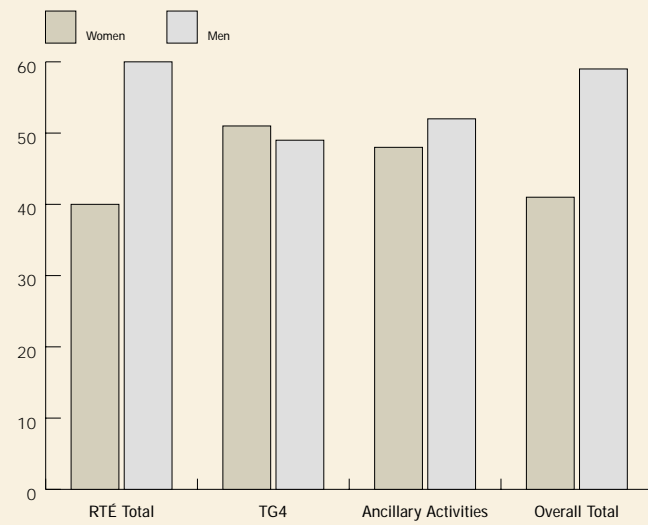

▶ **HIGHLIGHTS** HIGHLIGHTS

**CONTENTS CLÁR**

News Audience Share	102
News Viewers	102
National Share of Radio Listership	103
Music Division Concerts for 2000	103
Staff Gender Breakdown by Division	104
Broadcasting Complaints Commission	104
Page Impressions	105

HIGHLIGHTS / HIGHLIGHTS

► News - Audience Share - Adults 15+

► News - Viewers - Adults 15+

► National Share of Radio Listenership – 7am-7pm

► RTÉ Music Division Concerts For 2000

▶ Staff Gender Breakdown by Division

▶ Broadcasting Complaints Commission

▶ Page Impressions

A Page Impression is registered when a fully loaded website page is delivered to a site visitors pc. Page impressions are a standard measurement of website traffic.