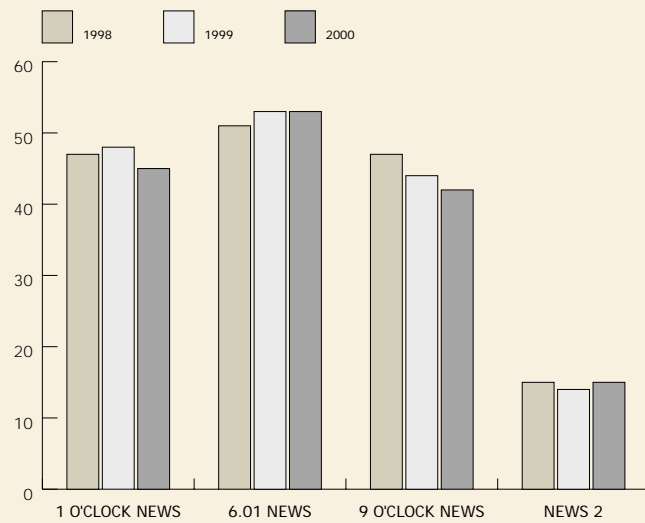

▶ **HIGHLIGHTS** HIGHLIGHTS

**CONTENTS CLÁR**

News Audience Share	102
News Viewers	102
National Share of Radio Listership	103
Music Division Concerts for 2000	103
Staff Gender Breakdown by Division	104
Broadcasting Complaints Commission	104
Page Impressions	105

HIGHLIGHTS / HIGHLIGHTS

► News - Audience Share - Adults 15+

► News - Viewers - Adults 15+

► National Share of Radio Listenership – 7am-7pm

► RTÉ Music Division Concerts For 2000

▶ Staff Gender Breakdown by Division

▶ Broadcasting Complaints Commission

▶ Page Impressions

A Page Impression is registered when a fully loaded website page is delivered to a site visitors pc. Page impressions are a standard measurement of website traffic.