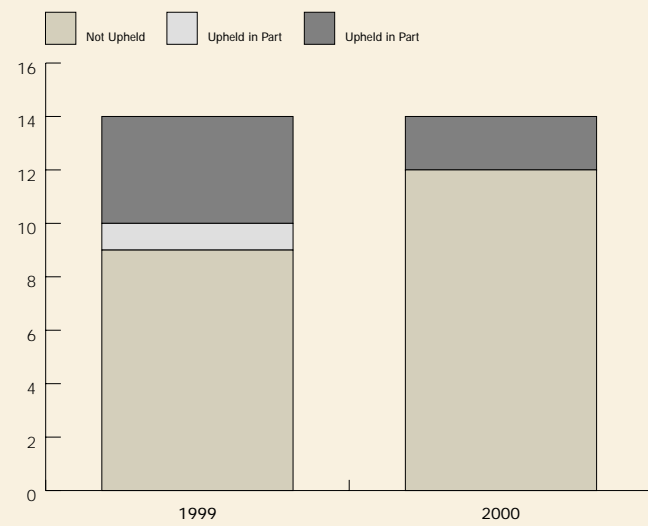

HIGHLIGHTS / HIGHLIGHTS

► News - Audience Share - Adults 15+

► News - Viewers - Adults 15+

► National Share of Radio Listenership – 7am-7pm

► RTÉ Music Division Concerts For 2000

▶ Staff Gender Breakdown by Division

▶ Broadcasting Complaints Commission

▶ Page Impressions

A Page Impression is registered when a fully loaded website page is delivered to a site visitors pc. Page impressions are a standard measurement of website traffic.