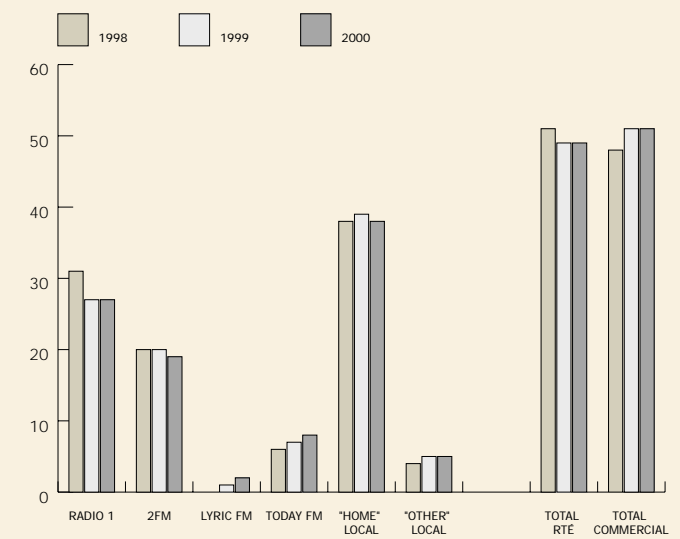

▶ **HIGHLIGHTS** HIGHLIGHTS

**CONTENTS CLÁR**

News Audience Share	102
News Viewers	102
National Share of Radio Listership	103
Music Division Concerts for 2000	103
Staff Gender Breakdown by Division	104
Broadcasting Complaints Commission	104
Page Impressions	105

HIGHLIGHTS / HIGHLIGHTS

► News - Audience Share - Adults 15+

► News - Viewers - Adults 15+

► National Share of Radio Listenership – 7am-7pm

► RTÉ Music Division Concerts For 2000

▶ Staff Gender Breakdown by Division

▶ Broadcasting Complaints Commission

▶ Page Impressions

A Page Impression is registered when a fully loaded website page is delivered to a site visitors pc. Page impressions are a standard measurement of website traffic.