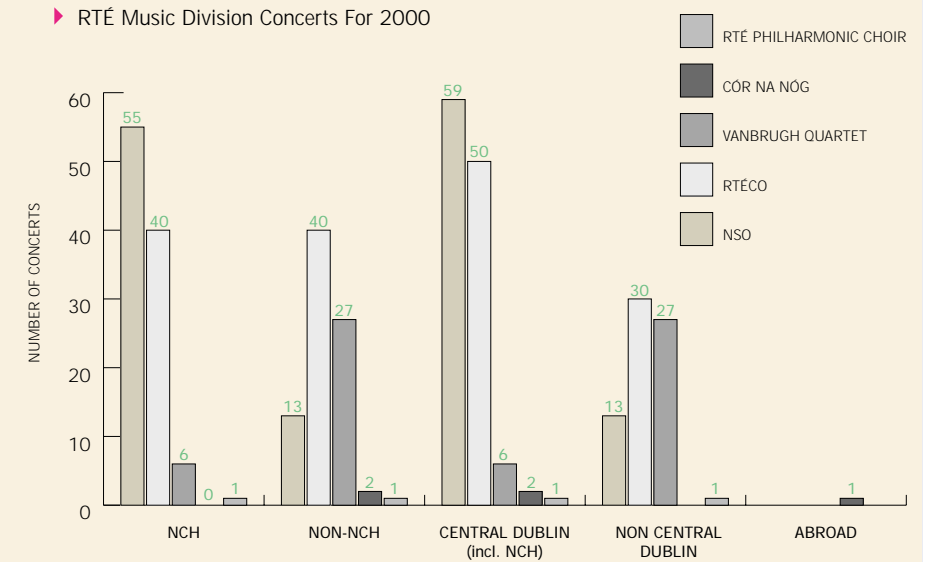

HIGHLIGHTS / HIGHLIGHTS

► News - Audience Share - Adults 15+

► News - Viewers - Adults 15+

► National Share of Radio Listenership – 7am-7pm

► RTÉ Music Division Concerts For 2000

▶ Staff Gender Breakdown by Division

▶ Broadcasting Complaints Commission

▶ Page Impressions

A Page Impression is registered when a fully loaded website page is delivered to a site visitors pc. Page impressions are a standard measurement of website traffic.